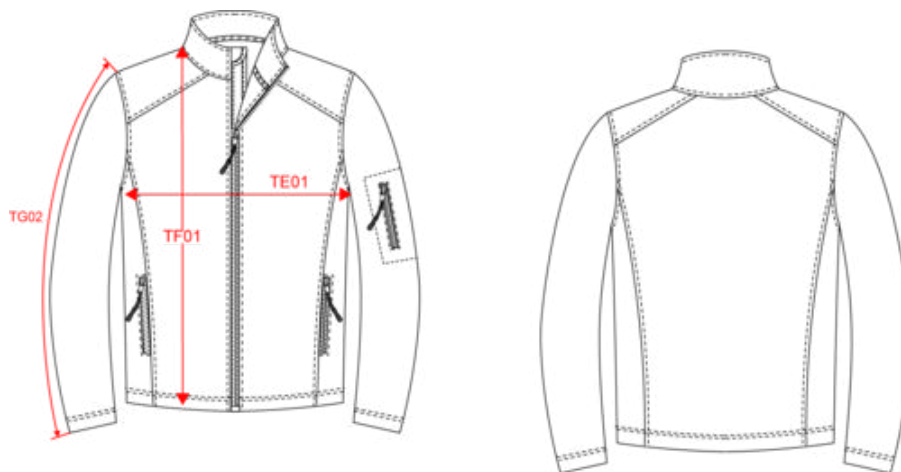

## Dimensions (cm)

Measurements in cm	S	M	L	XL	XXL	3XL	4XL
TE01 - 1/2 chest width at 1.5cm below armhole	52.00	55.00	58.00	61.00	64.00	67.00	70.00
TF01 - Total height from HSP	72.20	74.20	76.20	78.20	80.20	82.20	84.20
TG02 - Long sleeve length	65.00	66.50	68.00	69.50	71.00	72.50	74.00