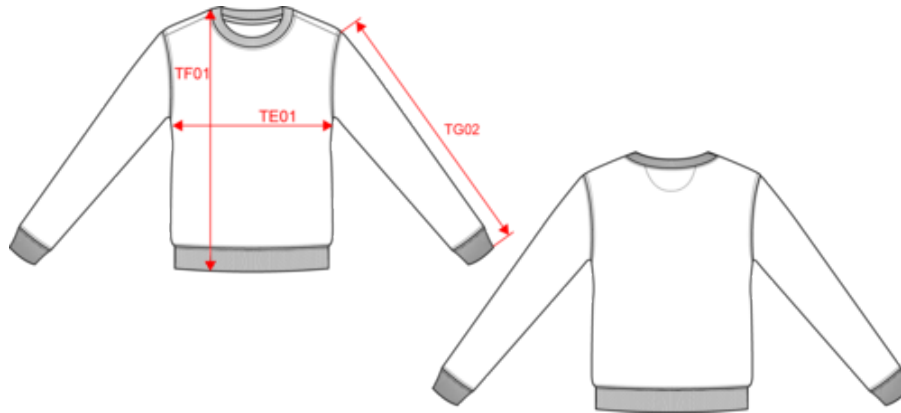

85% organic cotton, 15% post-consumer recycled polyester. Combed cotton. Straight fit. 3-ply brushed fleece LSF (Low Shrinkage Fleece: pre-shrunk fleece). Enzyme-washed. 1x1 rib at collar, cuffs and hem. Matching jersey taped neck inside collar. Twin-needle saddle over stitching on armholes, cuffs and hem. Half-circle at the back.

Measurements in cm	XXS	XS	S	M	L	XL	XXL	3XL	4XL
TE01 - 1/2 chest width at 1.5cm below armhole	46.00	49.00	52.00	55.00	58.00	61.00	64.00	67.00	70.00
TF01 - Total height from HSP	66.00	68.00	70.00	72.00	74.00	76.00	78.00	80.00	82.00
TG02 - Long sleeve length	61.50	62.50	63.50	64.50	65.50	66.50	67.50	68.50	69.50