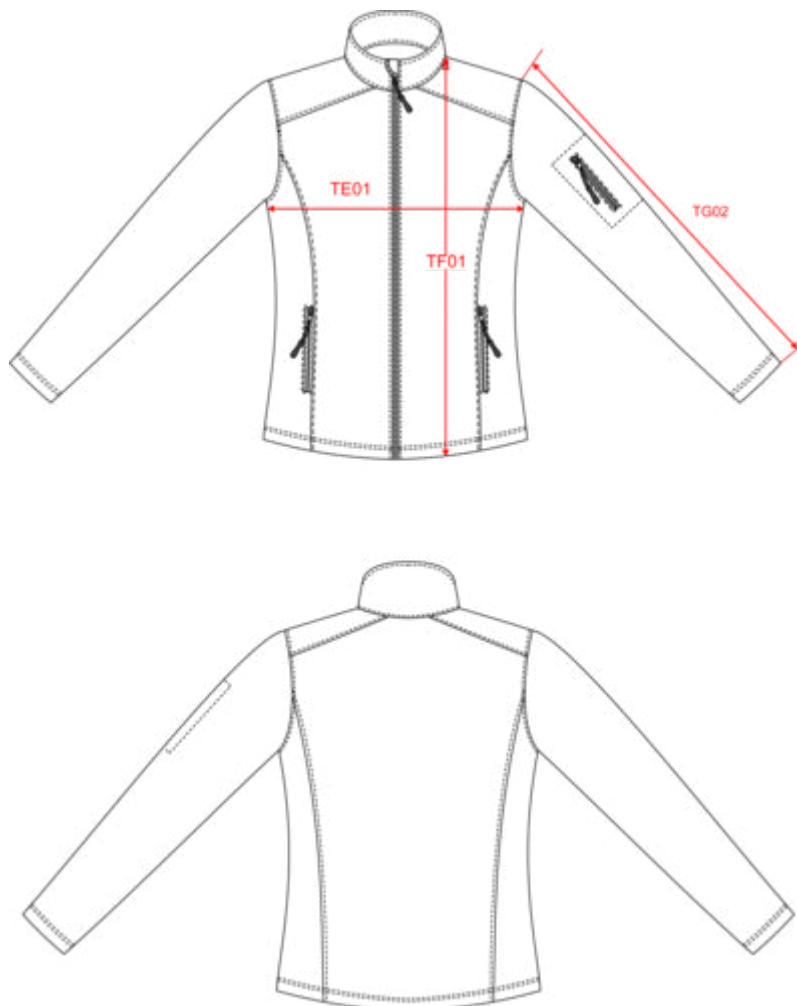

KARIBAN

KB400 Kariban

Kariban Ladies Soft Shell Jacket

Sizes: **S - XXL**

Material: **Three layer bonded soft shell.**

Features

- 95% polyester/5% elastane outer.
- Performance membrane with polyester micro fleece inner layer.
- Showerproof 800mm and breathable 3000mm.
- Shaped fit.
- Taped neck.
- Collar high full length zip with chin guard and inner zip guard.
- Left sleeve zip pocket.
- Two front zip pockets.
- Hemmed cuffs.
- Open hem.

Ladies' softshell jacket

Dimensions (cm)

Measurements in cm	S	M	L	XL	XXL	3XL	4XL
TE01 - 1/2 chest width at 1.5cm below armhole	47.00	50.00	53.00	56.00	59.00	62.00	65.00
TF01 - Total height from HSP	63.75	65.75	67.75	69.75	71.75	73.75	75.75
TG02 - Long sleeve length	62.50	63.50	64.50	65.50	66.50	67.50	68.50